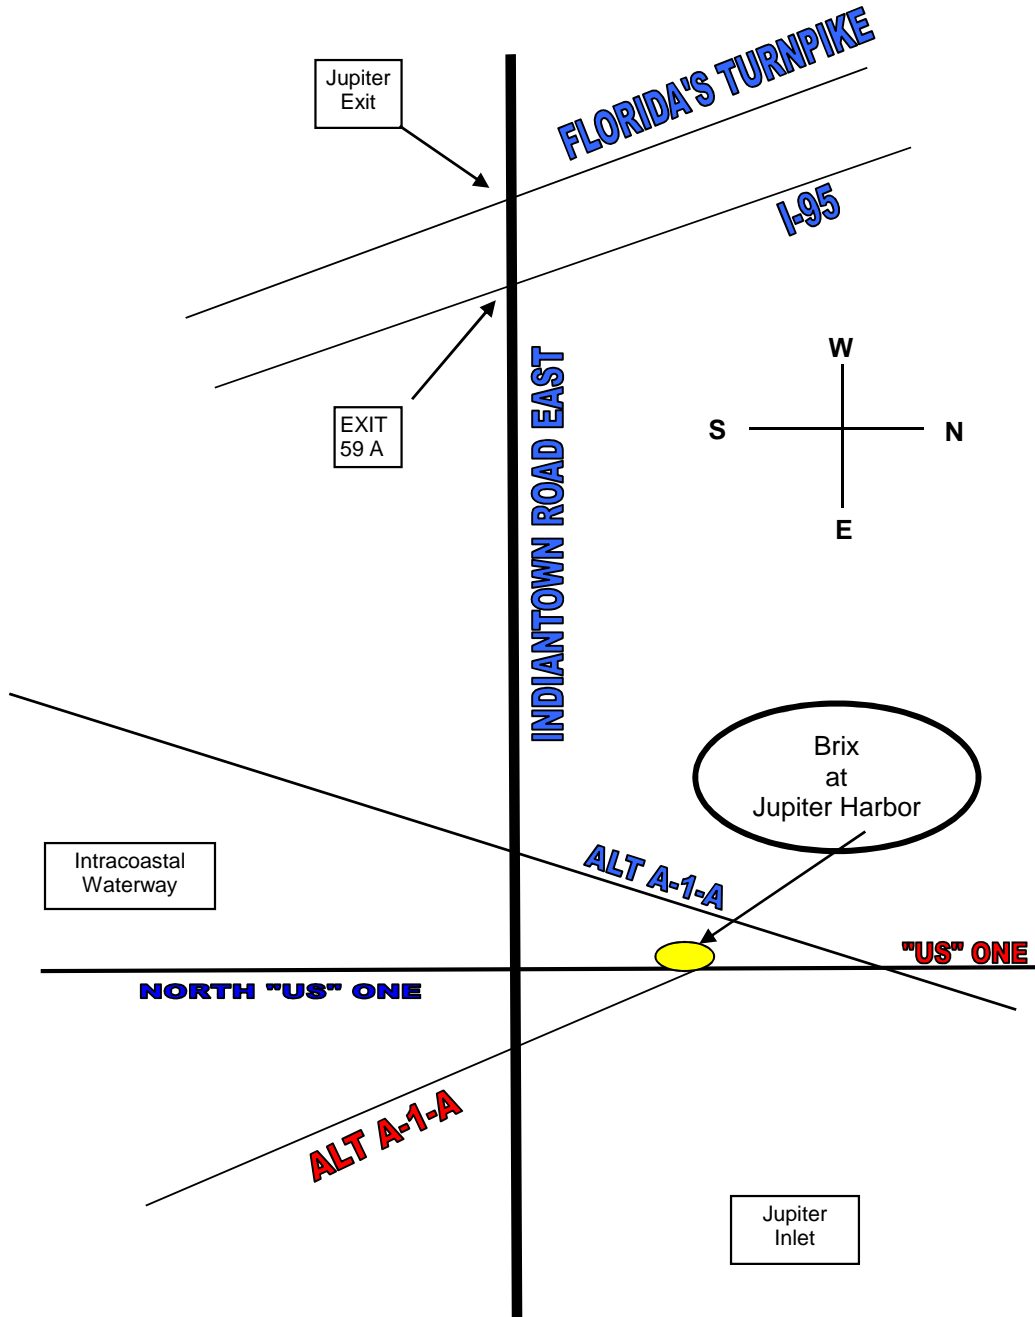

1000 North US Hwy 1 Jupiter, Florida

561-743-8500

Sunday to Thursday

4:00pm. to 10:00 pm.

Friday & Saturday

4:00pm. to 11:00 Pm.